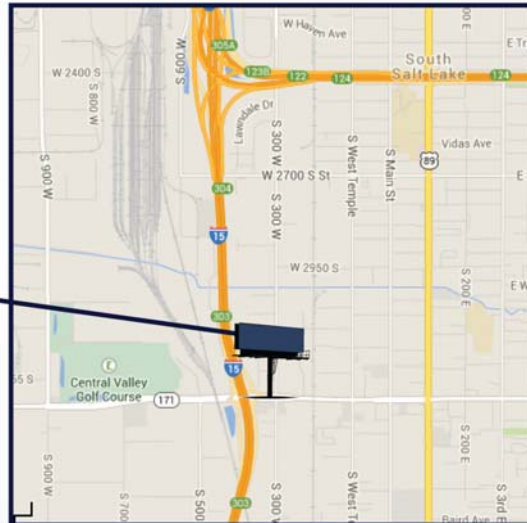

SL 28 - South Salt Lake Digital

SOUTH SALT LAKE

Location: I-15, North Face, Cross-Read @ 3900 South

Latitude: 40°41'13.71"N

Longitude: 111°54'8.71"W

Size: 14'x48' Illumination: DIGITAL

DEC: 140,000

Monthly Cost: \$4750