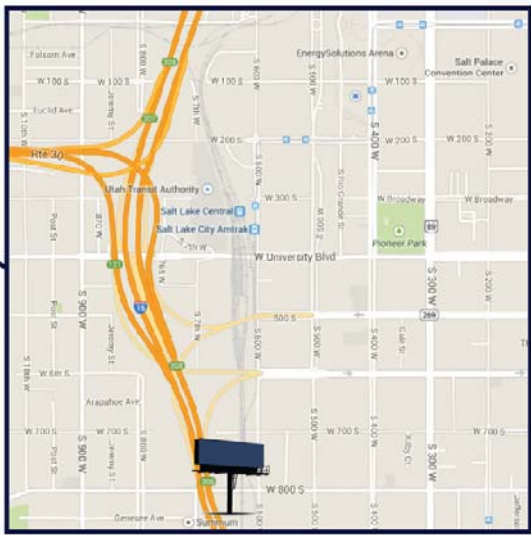

SL 20 - Downtown Salt Lake

DOWNTOWN SALT LAKE

- Location:** I-15, South Face, Right-Read @ 600 South Off Ramp
- Size:** 14'x48'
- DEC:** 135,000
- Illumination:** YES
- Monthly Cost:** \$7750