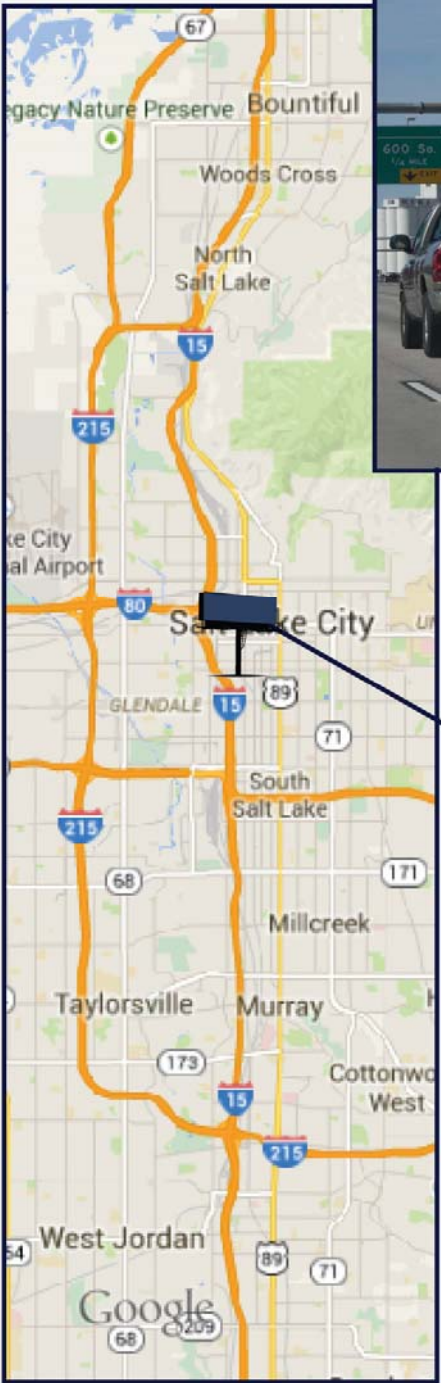

SL 20 - Downtown Salt Lake

DOWNTOWN SALT LAKE

- Location:** I-15, South Face, Right-Read @ 600 South Off Ramp
- Size:** 14'x48'
- DEC:** 135,000
- Illumination:** YES
- Monthly Cost:** \$7750