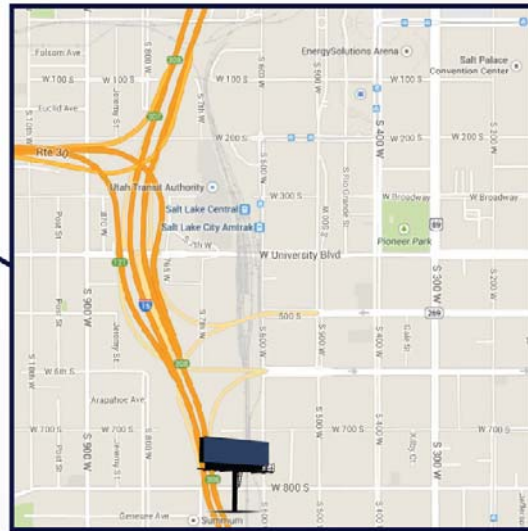

SL 18 - Downtown Salt Lake

DOWNTOWN SALT LAKE

Location: I-15, NE, Left Read @ 600 South Off Ramp

Size: 14'x48' DEC: 135,000

Illumination: YES

Monthly Cost: \$4500