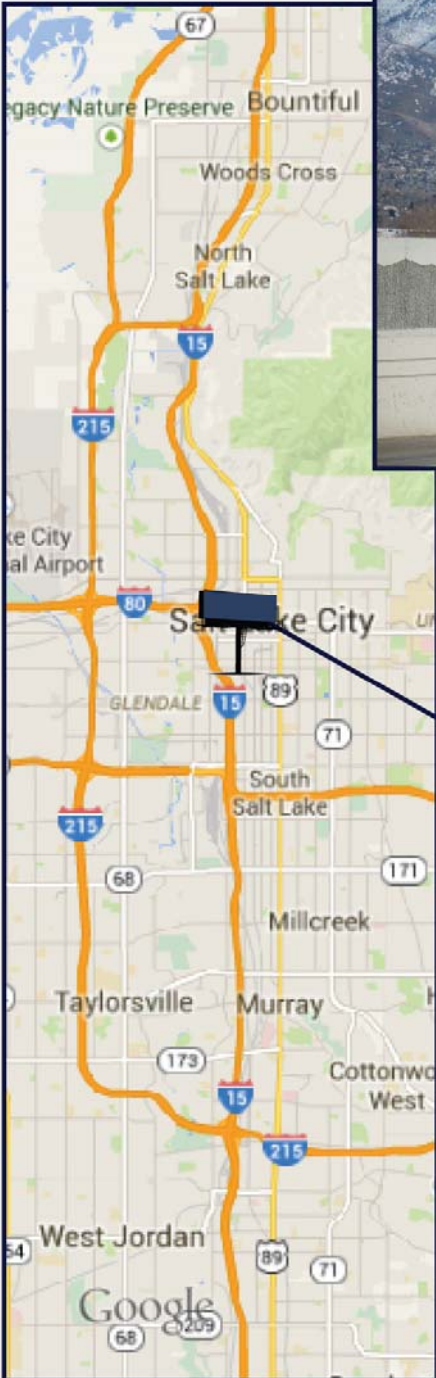

SL 18 - Downtown Salt Lake

DOWNTOWN SALT LAKE

Location: I-15, NE, Left Read @ 600 South Off Ramp

Size: 14'x48' DEC: 135,000

Illumination: YES

Monthly Cost: \$4500