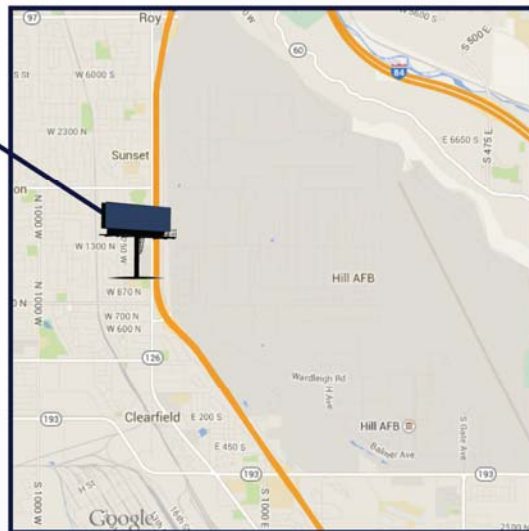

DW 17 - Clearfield / HAFB

Clearfield

Location: I-15, North Face, Cross-Read @ Hill Air Force Base

Latitude: 40°44'57.52"N

Longitude: 111°54'29.38"W

Size: 12'x40' **DEC:** 70,000

Illumination: YES

Monthly Cost: \$2500