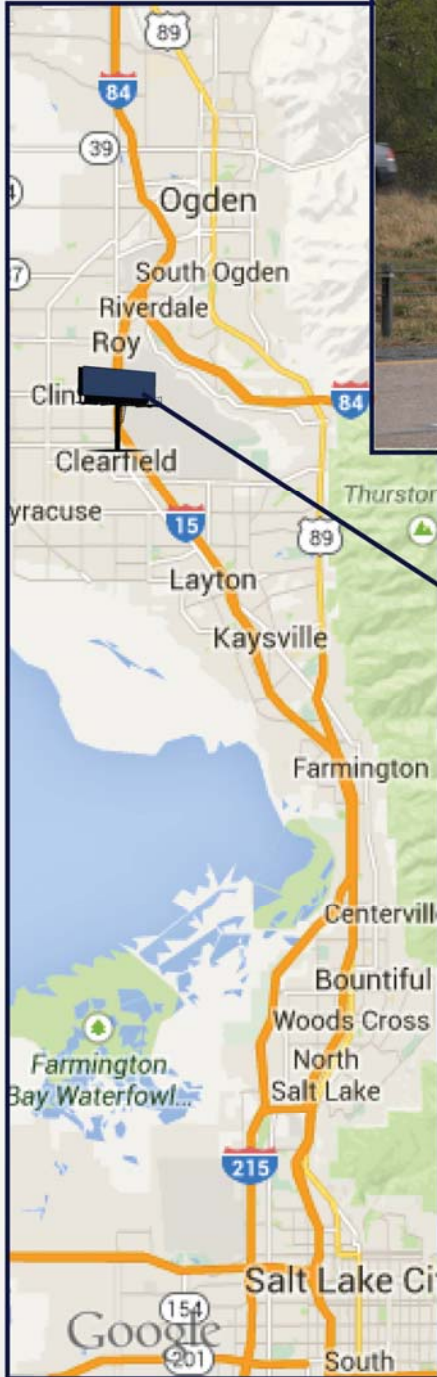

DW 17 - Clearfield / HAFB

Clearfield

Location: I-15, North Face, Cross-Read @ Hill Air Force Base

Latitude: 40°44'57.52"N

Longitude: 111°54'29.38"W

Size: 12'x40' **DEC:** 70,000

Illumination: YES

Monthly Cost: \$2500