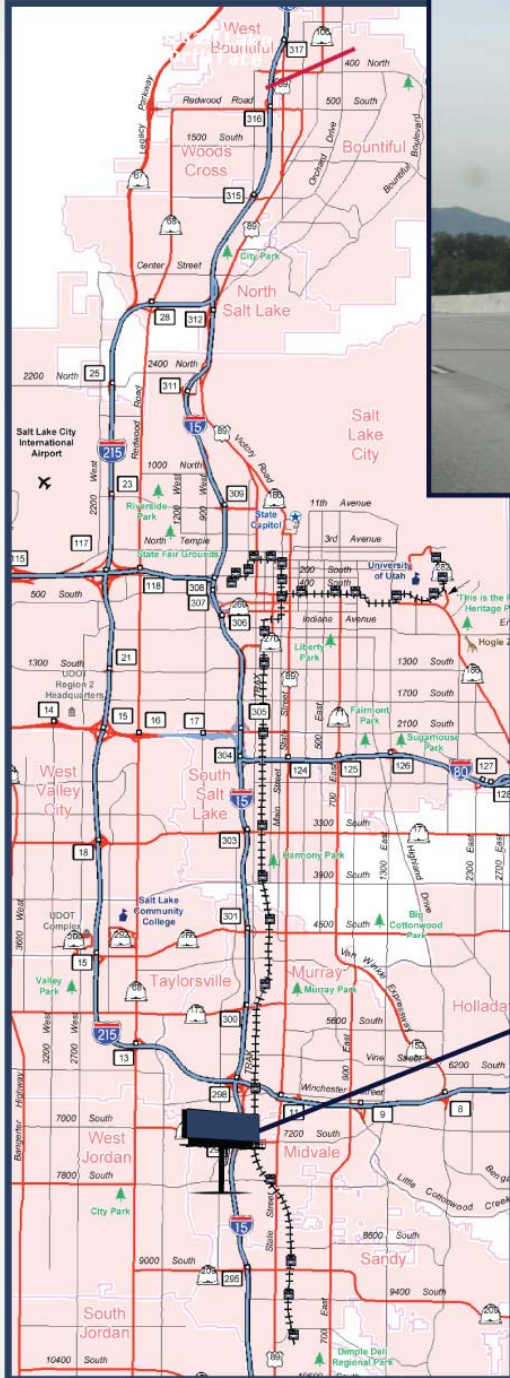

SL 44 - Sandy / West Jordan Digital

SANDY / WEST JORDAN

Location: I-15, North Face, Right-Read @ 8200 South

Latitude: 40°41'13.71"N

Longitude: 111°54'8.71"W

Size: 14'x48' Illumination: DIGITAL

DEC: 135,000

Monthly Cost: \$6500