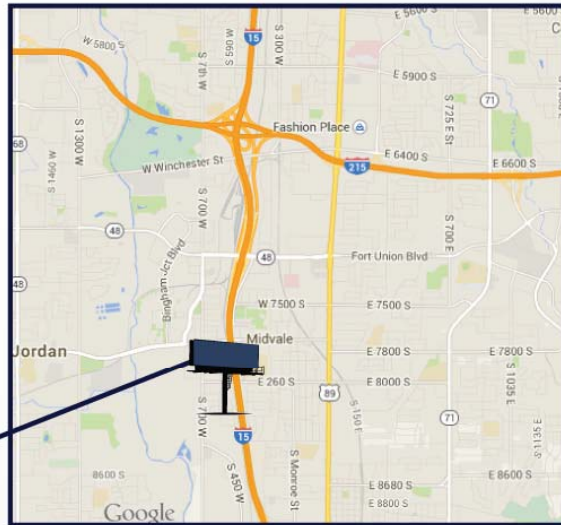

SL 44 - Sandy / West Jordan Digital

SANDY / WEST JORDAN

Location: I-15, North Face, Right-Read @ 8200 South

Latitude: 40°41'13.71"N

Longitude: 111°54'8.71"W

Size: 14'x48' Illumination: DIGITAL

DEC: 135,000

Monthly Cost: \$6500