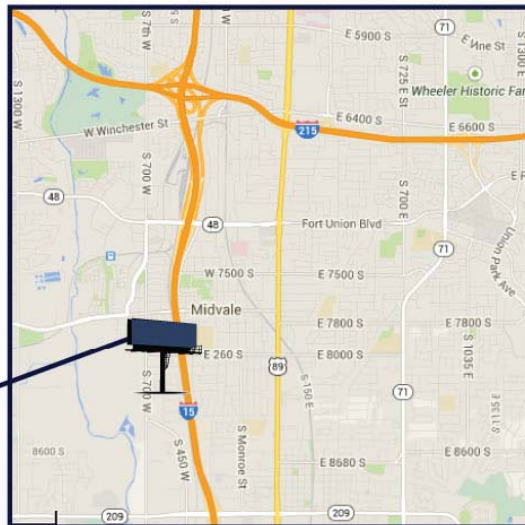

SL 43 - West Jordan / Sandy Digital

WEST JORDAN

Location: I-15, South Face, Cross-Read @ 8200 South

Size: 14'x48' Illumination: DIGITAL

DEC: 135,000

Monthly Cost: \$4750