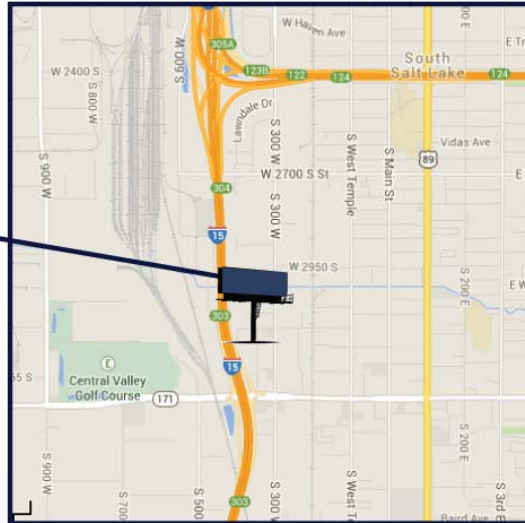

SL 25 - South Salt Lake Digital

SOUTH SALT LAKE

Location: I-15, South Face, Right-Read @ 3400 South

Size: 14'x48' Illumination: DIGITAL

DEC: 140,000

Monthly Cost: \$6000