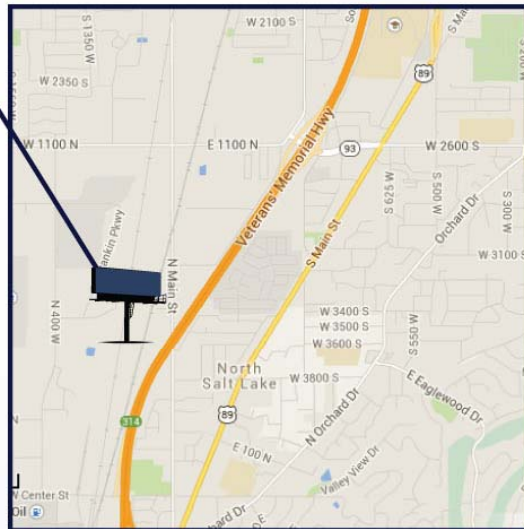

DWO3 - Bountiful Digital SF / CR

BOUNTIFUL (SF/Cross-Read)
Location: I-15, South Face, Left-Read
@ North Salt Lake / Bountiful
Size: 14'x48' Illumination: DIGITAL
DEC: 102,000
Monthly Cost: \$4500