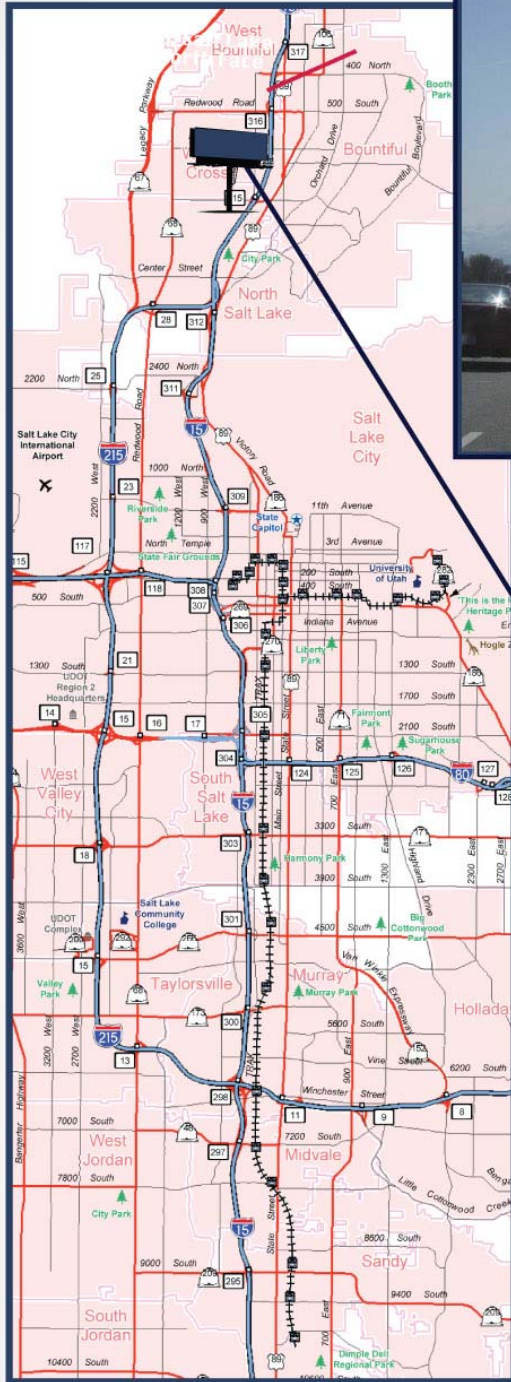

DWO2 - Bountiful Digital NF/RR

BOUNTIFUL (SF/Cross-Read)
Location: I-15, North Face, Right-Read
@ North Salt Lake / Bountiful
Size: 14'x48' Illumination: DIGITAL
DEC: 102,000
Monthly Cost: \$5250