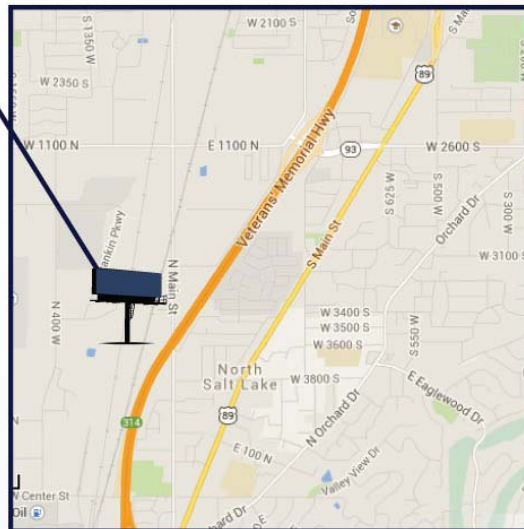

DWO2 - Bountiful Digital NF/RR

BOUNTIFUL (SF/Cross-Read)
Location: I-15, North Face, Right-Read
@ North Salt Lake / Bountiful
Size: 14'x48' Illumination: DIGITAL
DEC: 102,000
Monthly Cost: \$5250